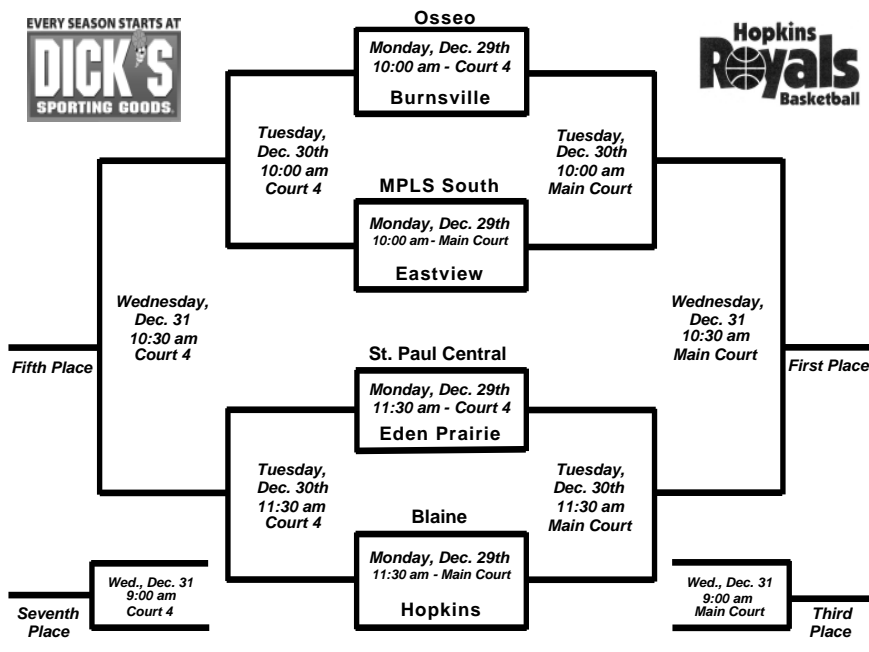

2008 Dick's Holiday Classic Sophomore Brackets

Tournament History

2007 Varsity Finish: 1. Hopkins; 2. Mpls South; 3. Eastview; 4. Osseo; 5. Burnsville; 6. Tartan; 7. Cretin-Derham Hall; 8. Blaine.

2006 Varsity Finish: 1. Champlin Park; 2. Cretin-Derham Hall; 3. Benilde-St. Margaret's; 4. Burnsville; 5. Hopkins; 6. Blaine; 7. Tartan; 8. Breck

2007 Sophomore Finish

1. Mpls South
2. Osseo
3. Eastview
4. Hopkins

2006 Sophomore Finish

1. Hopkins
2. Blaine
3. Champlin Park
4. Cretin-DH

2007 All-Tournament Team

Caitlin Rowland, Sr., Hopkins
Taylor Hill, Jr., Minneapolis South
Brittnye McSparron, Sr., Eastview
Molly Duehn, So., Burnsville
Jennie Sunnarybord, Sr., Osseo

2007 Tournament MVP

Stephanie Sension, Sr., Hopkins

2006 All-Tournament Team

Allyssa Karel, Sr., Cretin-DH
Abby Rittenhouse, Sr., Burnsville
Kachine Alexander, Sr., Benilde
Jackie Hiebert, Sr., Hopkins
Natalie Gigler, Sr., Champlin Park

2006 Tournament MVP

Ashlyn Fuller, Sr., Champlin Park

Total Points in Tournament

- 84 pts - Brittnye McSparron, Eastview, 2007
- 77 pts - Kachine Alexander, Benilde, 2006
- 69 pts - Taylor Hill, Minneapolis South, 2007
- 68 pts - Abby Rittenhouse, Burnsville, 2006
- 62 pts - Alyssa Hammes, Blaine, 2006
- 59 pts - Arianne Johnson, Tartan, 2007
- 56 pts - Molly Duehn, Burnsville, 2007
- 54 pts - Molly Geske, CDH, 2007
- 53 pts - Ashlyn Fuller, Champlin Park, 2006
- 53 pts - Jenny Theisen, Champlin Park, 2006
- 52 pts - Alyssa Karel, CDH, 2006
- 52 pts - Sarah Wiens, Burnsville, 2007
- 50 pts - Steph Sension, Hopkins, 2007
- 50 pts - Natalie Gigler, Champlin Park, 2006
- 50 pts - Sarah Weins, Burnsville, 2006
- 49 pts - Jackie Hiebert, Hopkins, 2006
- 49 pts - Molly Geske, CDH, 2006
- 47 pts - Kara Elofson, Breck, 2006
- 44 pts - Caitlin Rowland, Hopkins, 2007
- 44 pts - Jackie Kelly, Blaine, 2006
- 43 pts - Steph Sension, Hopkins, 2006
- 42 pts - Ephesia Holmes, Mpls South, 2007

Online Live Tournament Stats:

<http://wayzataresults.com/basketball/2008-2009/DicksHolidayClassic/>