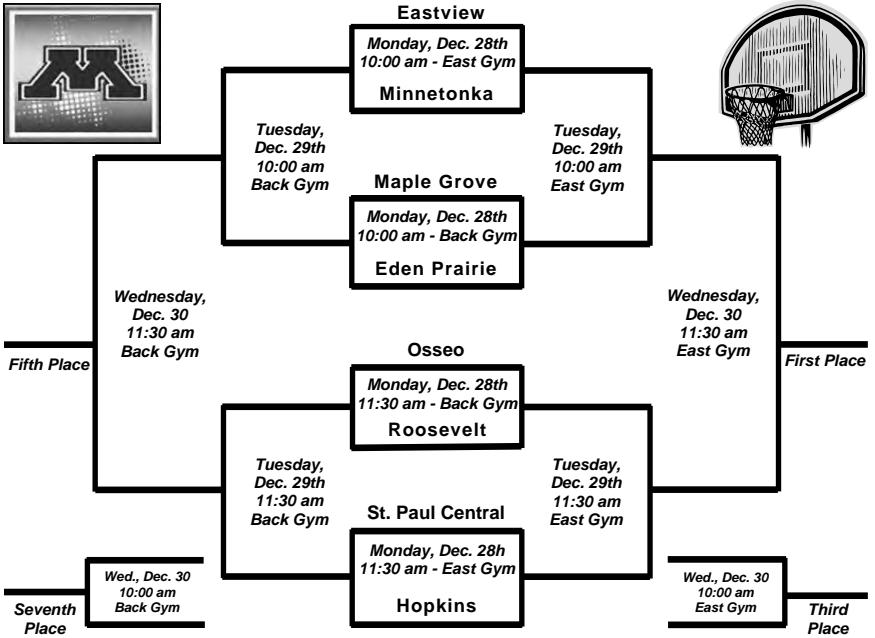

2009 Sophomore Tournament @ Minnetonka HS