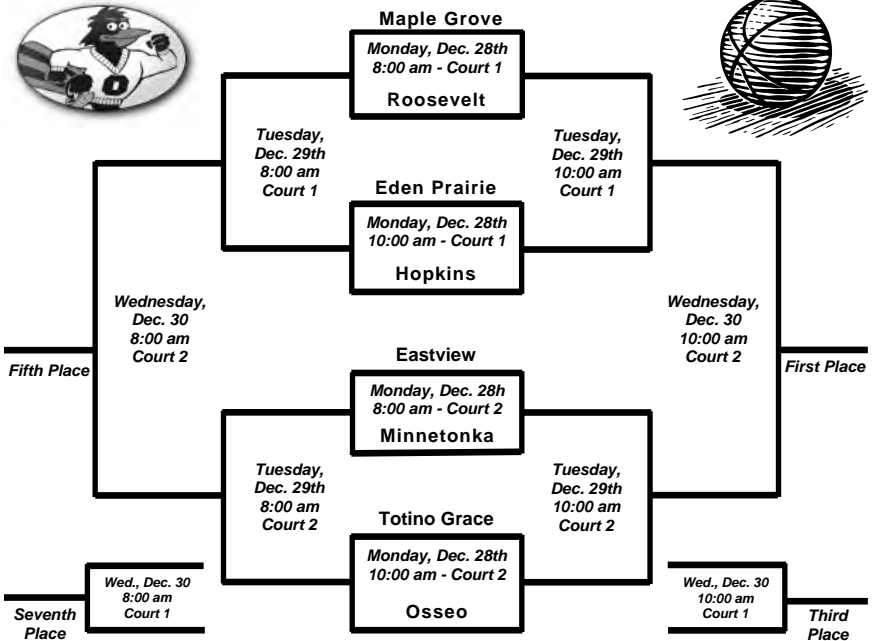

2009 Junior Varsity Tournament @ Osseo HS