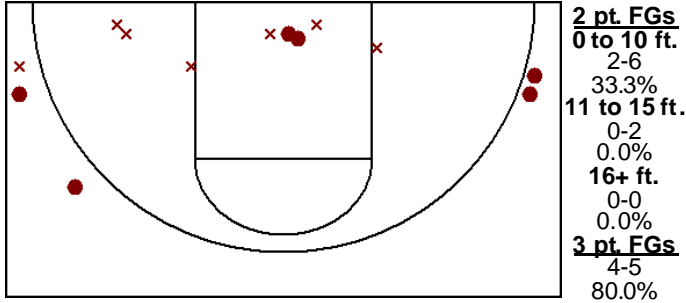

#5 Muegge, Hanna

02/09/07 -- @ Cretin-Derham Hall -- L 75-69

FG: 6-13 (46.2%)   3P: 4-5 (80.0%)   FT: 0-0 (0.0%)
PTS: 16   REB-O: 5-2   AST: 1
STL: 1   BLK: 1   TO: 7