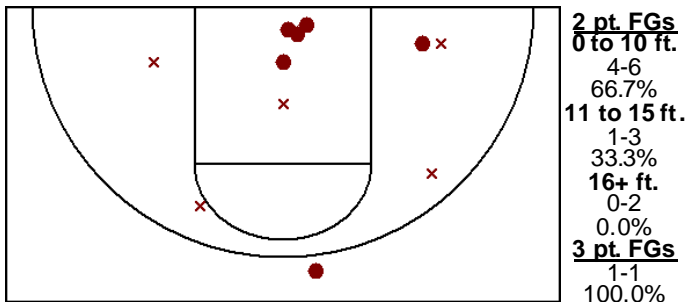

FG: 6-12 (50.0%) 3P: 1-1 (100.0%) FT: 3-4 (75.0%)
PTS: 16 REB-O: 3-3 AST: 2
STL: 5 BLK: 0 TO: 6

FG: 5-12 (41.7%) 3P: 0-2 (0.0%) FT: 0-0 (0.0%)
PTS: 10 REB-O: 4-3 AST: 1
STL: 2 BLK: 0 TO: 3