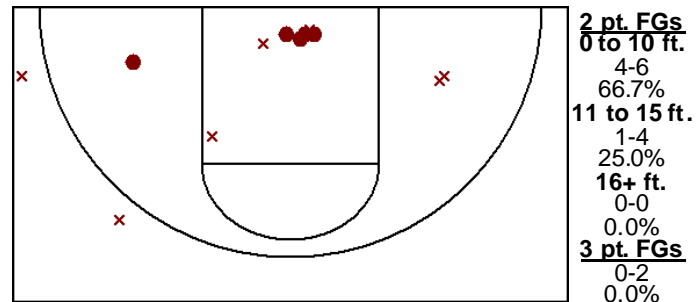

FG: 6-12 (50.0%) 3P: 1-1 (100.0%) FT: 3-4 (75.0%)
PTS: 16 REB-O: 3-3 AST: 2
STL: 5 BLK: 0 TO: 6

FG: 5-12 (41.7%) 3P: 0-2 (0.0%) FT: 0-0 (0.0%)
PTS: 10 REB-O: 4-3 AST: 1
STL: 2 BLK: 0 TO: 3