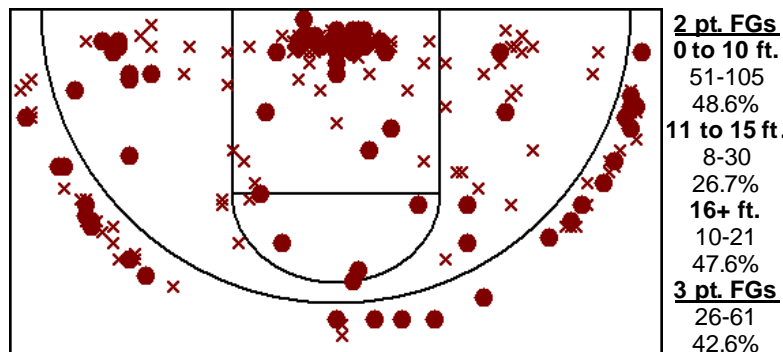

#5 Muegge, Hanna

Hopkins

Position: G

Player	GP	FGM-A	3PM-A	FTM-A	REB-O	AST	STL	BLK	TO	PF	DFL	CT	PTS
Totals	28	95-217	26-61	42-67	101-49	21	46	1	85	63	27	9	258
Average/Pct.		43.8%	42.6%	62.7%	3.6-1.8	0.8	1.6	0.0	3.0	2.3	1.0	0.3	9.2

Individual Player Statistics

(continued)

Season highs	#	Opponent	Date	Game type	Result
Points in a game	18	2 times			
Field goals made	7	Eden Prairie	03/06/2007	Tournament	L 61-60
Field goals attempted	13	@ Cretin-Derham Hall	02/09/2007	Non-league	L 75-69
3 pt. field goals made	4	2 times			
3 pt. field goals attempted	6	@ Minneapolis South	01/16/2007	Non-league	L 66-54
Free throws made	7	Park CG	01/12/2007	Non-league	W 59-48
Free throws attempted	8	Park CG	01/12/2007	Non-league	W 59-48
Total rebounds	7	2 times			
Offensive rebounds	4	3 times			
Assists	2	4 times			
Steals	5	@ Tartan	01/04/2007	Non-league	L 55-54
Blocks	1	@ Cretin-Derham Hall	02/09/2007	Non-league	L 75-69
Minutes played	80	2 times			