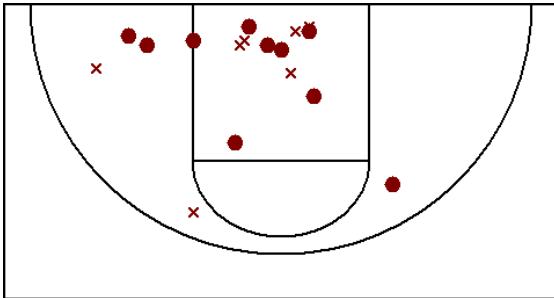

02/23/07 -- Edina -- W 68-50

2 pt. FGs
0 to 10 ft.
6-11
54.5%
11 to 15 ft.
3-3
100.0%
16+ ft.
1-3
33.3%
3 pt. FGs
0-0
0.0%

FG: 10-17 (58.8%)   3P: 0-0 (0.0%)   FT: 1-3 (33.3%)
PTS: 21   REB-O: 5-4   AST: 1
STL: 2   BLK: 0   TO: 2