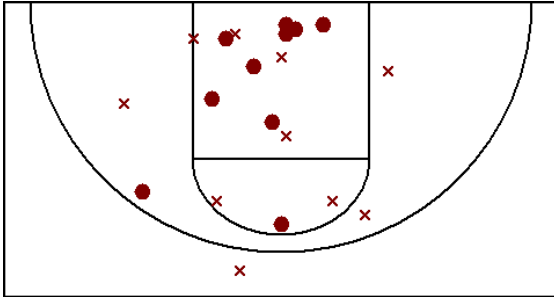

Individual Player Statistics

(continued)

Season highs	#	Opponent	Date	Game type	Result
Points in a game	26	@ Cretin-Derham Hall	02/09/2007	Non-league	L 75-69
Field goals made	10	6 times			
Field goals attempted	20	Eden Prairie	03/06/2007	Tournament	L 61-60
3 pt. field goals made	1	St. Paul Central	11/24/2006	Tournament	L 57-51
3 pt. field goals attempted	3	St. Paul Central	11/24/2006	Tournament	L 57-51
Free throws made	10	Blaine	12/29/2006	Tournament	W 62-61
Free throws attempted	10	4 times			
Total rebounds	12	@ Buffalo	01/30/2007	Non-league	W 73-52
Offensive rebounds	8	Breck	12/28/2006	Tournament	W 81-19
Assists	5	2 times			
Steals	6	2 times			
Blocks	3	@ Buffalo	01/30/2007	Non-league	W 73-52
Minutes played	80	@ Cretin-Derham Hall	02/09/2007	Non-league	L 75-69

#45 Hiebert, Jackie

Hopkins Royals

03/06/07 -- Eden Prairie -- L 61-60

2 pt. FGs
0 to 10 ft.
 8-11
 72.7%
11 to 15 ft.
 0-3
 0.0%
16+ ft.
 2-5
 40.0%
3 pt. FGs
 0-1
 0.0%

FG: 10-20 (50.0%) 3P: 0-1 (0.0%) FT: 2-2 (100.0%)
 PTS: 22 REB-O: 11-2 AST: 0
 STL: 3 BLK: 2 TO: 2