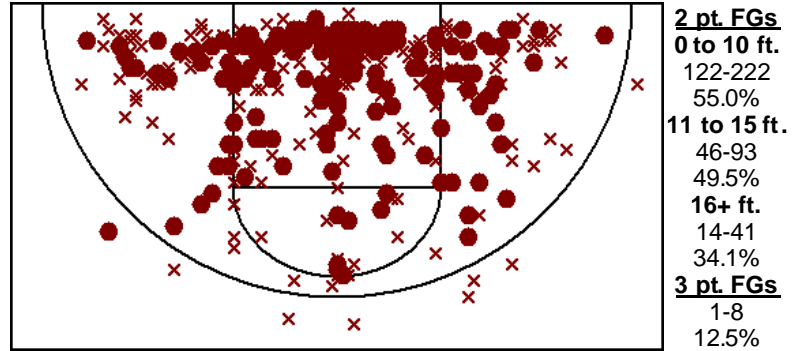

#45 Hiebert, Jackie

Hopkins

Position: F

Player	GP	FGM-A	3PM-A	FTM-A	REB-O	AST	STL	BLK	TO	PF	DFL	CT	PTS
Totals	28	183-364	1-8	100-128	213-67	44	51	13	81	94	14	4	467
Average/Pct.		50.3%	12.5%	78.1%	7.6-2.4	1.6	1.8	0.5	2.9	3.4	0.5	0.1	16.7