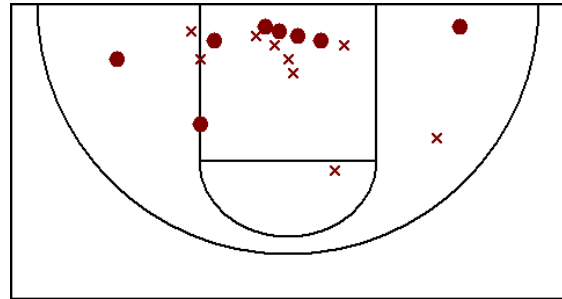

2 pt. FGs
0 to 10 ft.
5-12
41.7%
11 to 15 ft.
3-4
75.0%
16+ ft.
0-1
0.0%
3 pt. FGs
0-0
0.0%

FG: 8-17 (47.1%)   3P: 0-0 (0.0%)   FT: 4-4 (100.0%)
PTS: 20   REB-O: 8-3   AST: 0
STL: 0   BLK: 1   TO: 2

02/02/07 -- Minnetonka -- L 71-64