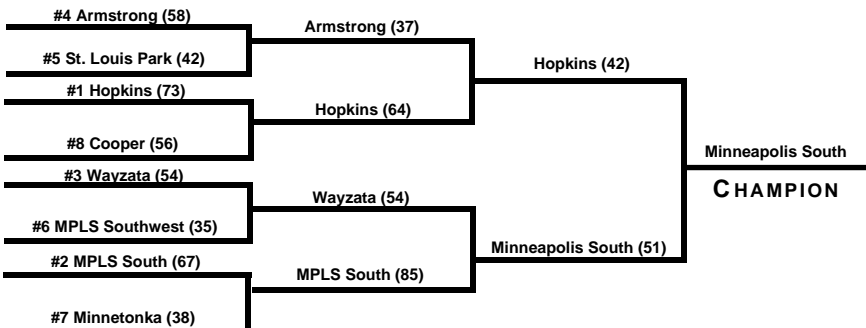

CONFERENCE STANDINGS

CLASSIC LAKE CONFERENCE RECORDS	
Hopkins	7-1
Armstrong	6-2
Wayzata	5-3
Edina	2-6
Minnetonka	0-8

MINNEAPOLIS CITY CONFERENCE RECORDS	
South	12-0
North	10-2
Roosevelt	8-4
Southwest	6-6
Edison	4-8
Washburn	2-10
Henry	0-12

NORTH SUBURBAN CONFERENCE RECORDS	
St. Francis	19-1
Totino-Grace	18-2
Benilde	14-6
Irondale	13-7
Cooper	11-9
North Branch	10-10
Fridley	9-11
Spring Lake	9-11
Chisago Lakes	5-15
St. Louis Park	2-18
Columbia Hts	0-20

SECTION STANDINGS

Seed	QRF Rank	Team (QRF Score)	Section Wins	Section Losses	Overall Wins	Overall Losses	Avg Pts For	Avg Pts Agst	Streak
1	1	Hopkins (154.6)	6	2	24	2	68.2	49.1	Won 5
2	6	Minneapolis South (122.0)	4	1	25	2	71.5	44.9	Won 22
3	4	Armstrong (128.2)	6	3	21	4	64.4	52.5	Won 1
4	12	Wayzata (109.7)	4	3	14	10	54.5	51.0	Won 2
5	23	Minnetonka (87.4)	2	6	12	14	58.2	56.3	Lost 7
6	59	Mpls Southwest (47.3)	1	4	11	14	48.6	49.6	Lost 2
7	52	Cooper (56.0)	2	4	11	14	46.9	47.8	Won 1
8	64	St. Louis Park (23.9)	0	2	2	22	38.4	54.3	Lost 5

QRF = Quality Results Formula from www.Minnesota-Scores.net

THE 2008 SECTION 6AAAA TOURNAMENT